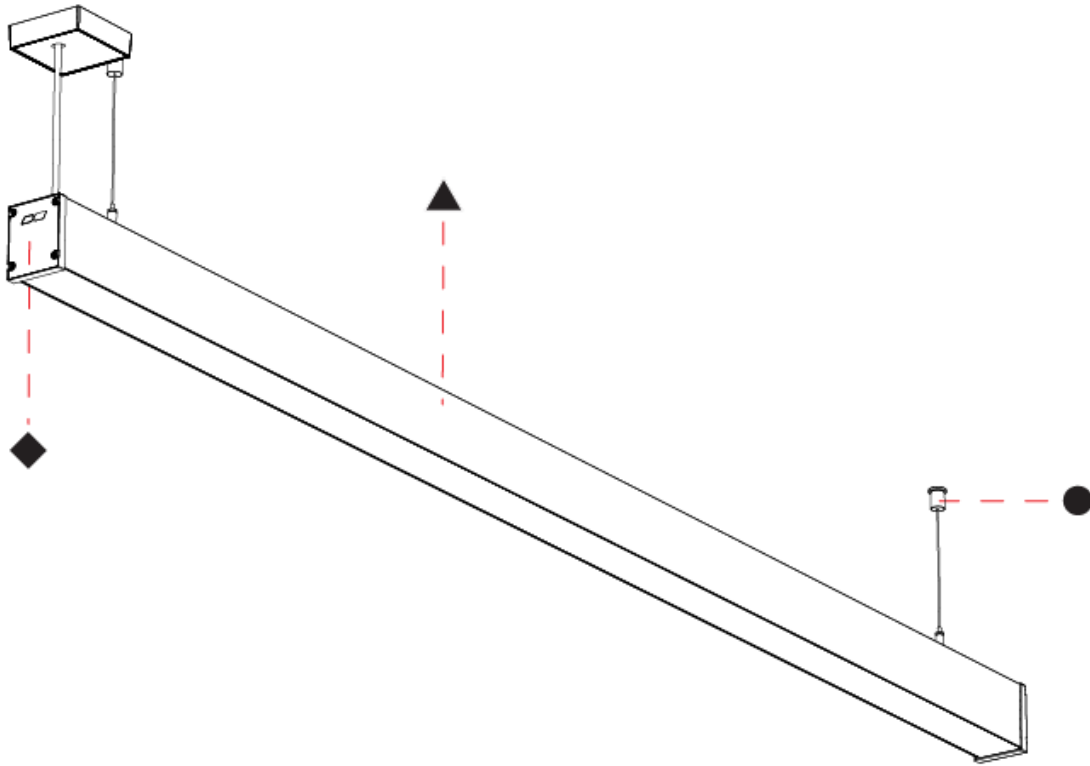

SLIDER STRAIGHT IP54 SUSPENSION

A300940-

PROJECT	_____
TYPE	_____
SPECIFIER	_____
QUANTITY	_____
DATE	_____

A