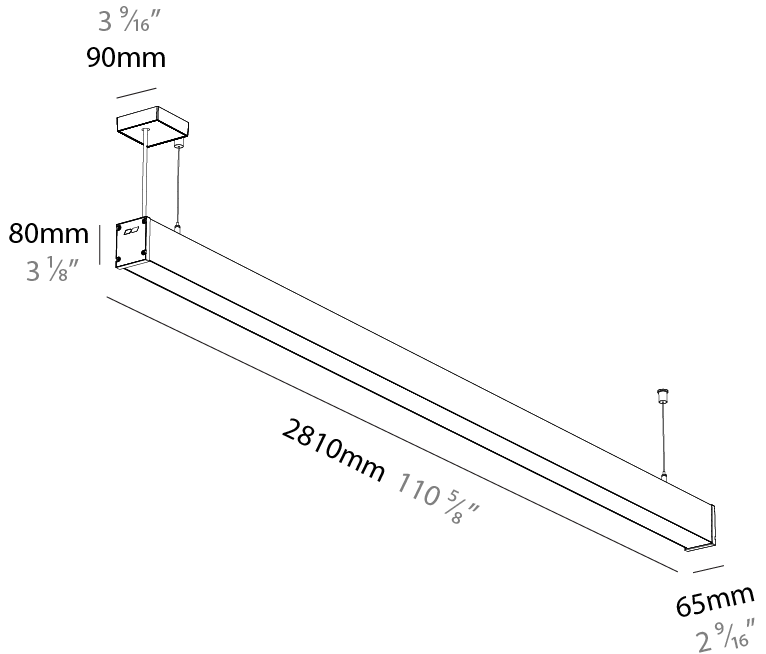

GENERAL

Series: Slider Straight IP54
Partner: Prolicht
Division: Architectural
Installation: Suspension
Product Type: Linear Profiles
Mounting Location: Ceiling
Light Distribution: Direct

PHYSICAL

Shape: Rectangle
Length (mm): 2810
Length (in): 110 ⁵/₈
Width (mm): 65
Width (in): 2 ⁹/₁₆
Height (mm): 80
Height (in): 3 ¹/₈
Weight (kg): 4.100

Diffuser: Diffuser - Opal, Micro-prism, Clear Micro-prism , Glare Control, Wallwasher Right, Wallwasher Left, Wallwash Double Asymetric

Fixture Finish: SSR / BKV / CWI / CRY / HAB / UFT / ITA / RUA / FTG / MYG / LOD / PUS / FRO / FUP / KIA / POP / BLS / SPG / MEY / GOH / CHC / COM / ABZ / JAG / OBR / MOS / ROR

Fixture Material: Aluminum Die Cast
Cable Details: 2,000mm/78 3/4" or 6,000mm/236 1/4" Transparent Cable

ELECTRICAL

Lamp Type: LED (Zhaga Standard)
Input Wattage (W): 60
Total Output Wattage (W): 54.5
Dimming: Non-Dimmable
Driver Included: No
Driver Location: Remote
Driver Class: Class 2
Input Voltage (V): 120
Upon Request: DALI Dimming, MATTER Dimming

LED

Color Temperature (°K): 2700 / 3000 / 3500 / 4000
Max. Delivered Lumen (lm): 6195 - 8613
Nominal Lumen (lm): 9560 - 9980
CRI: >90 CRI
Lamp Life (hrs): 50000

OPTICAL

RATINGS AND CERTIFICATIONS

Certified By: Certified for North American Standards
IP rating: IP54