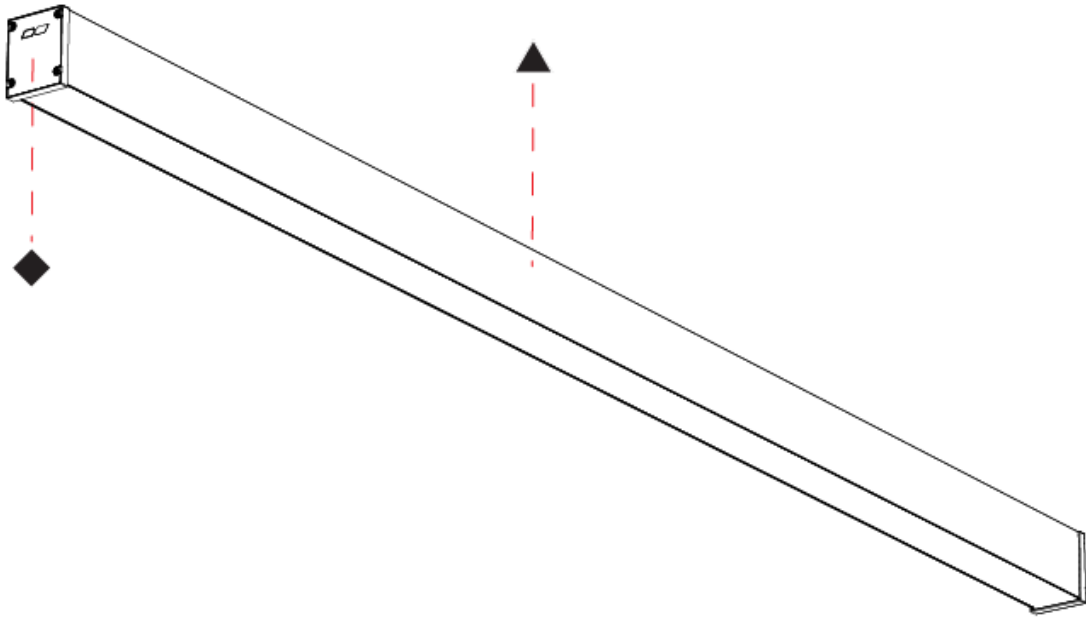

SLIDER STRAIGHT IP54 SURFACE

A3D394-

PROJECT

TYPE

SPECIFIER

QUANTITY

DATE

A